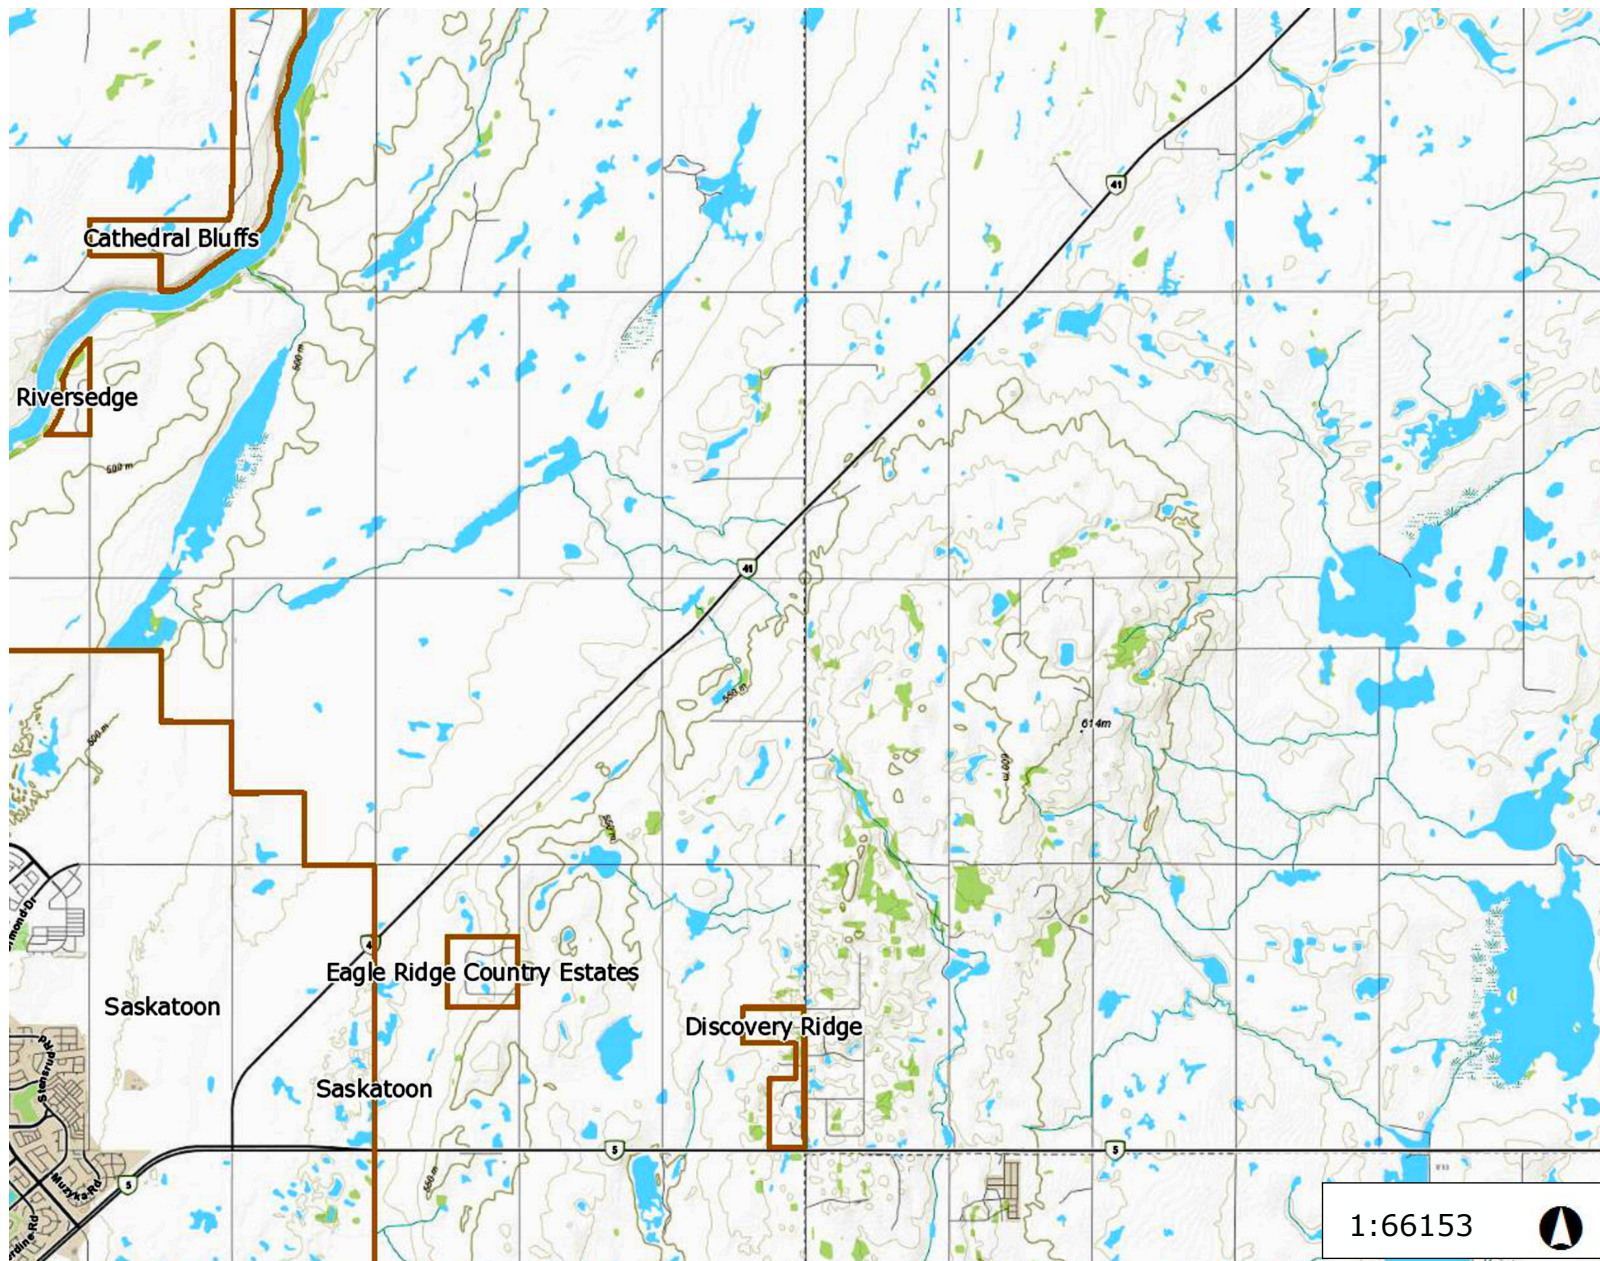

Saskatoon Area Topographic Map

Legend

-  50 m contour interval
-  20 m contour interval
-  Urban Municipality
-  Lake
-  Stream
-  Highway

1:66153

Notes

scale correct if printed on 11" x 17" paper.