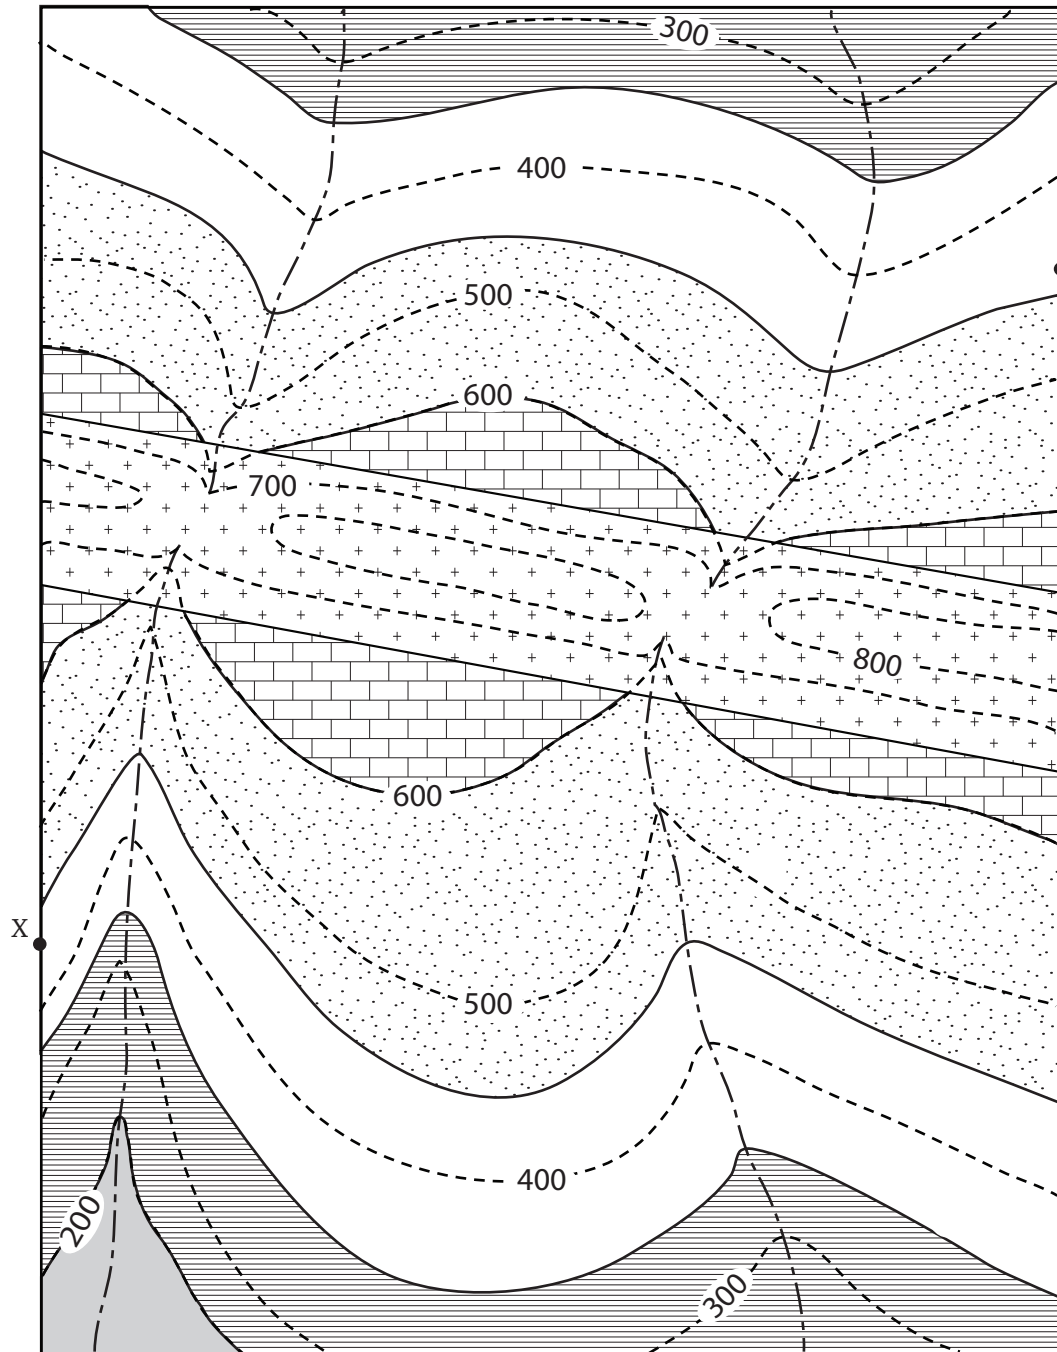

Map 3: Four-River Ridge Map Area

Legend (not in order)

-  Shale
-  Limestone
-  Sandstone
-  Gabbro
-  Mudstone 1
-  Mudstone 2
-  Stream

Contour interval: 100 m  
Scale: 1:5000