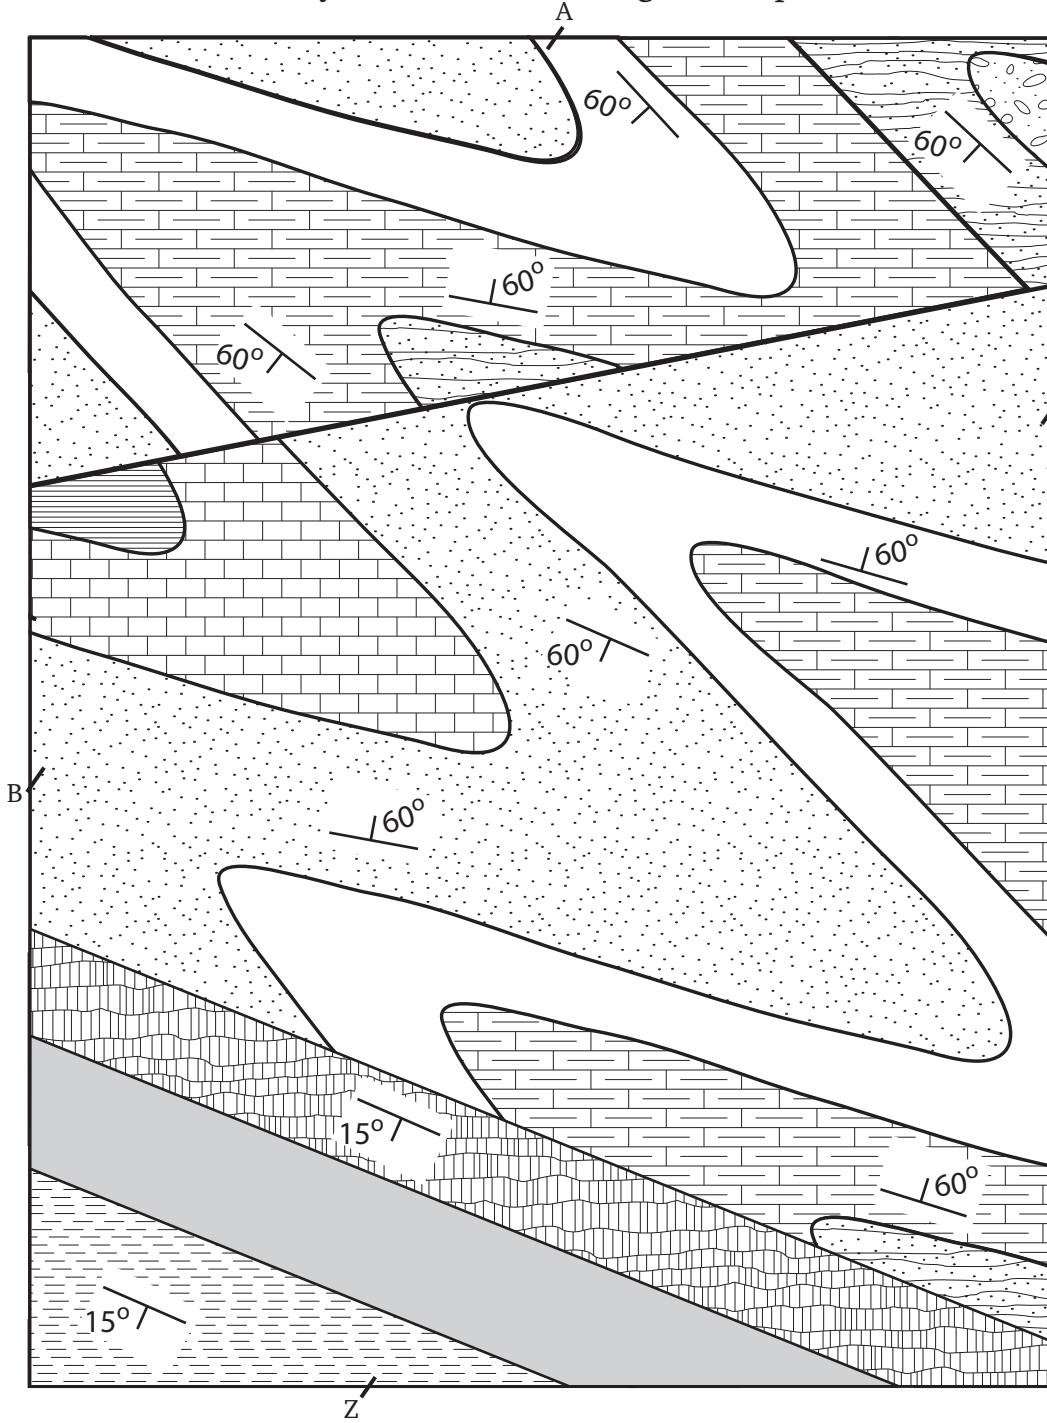

Wavy Wastelands Geological Map

Legend (not in order)

-  Conglomerate
-  Limestone
-  Sandstone
-  Mudstone 1
-  Mudstone 2
-  Sandy Shale
-  Siltstone
-  Shale
-  Lava Flow
-  Shaley Limestone

Flat topography
Scale: 1:10,000